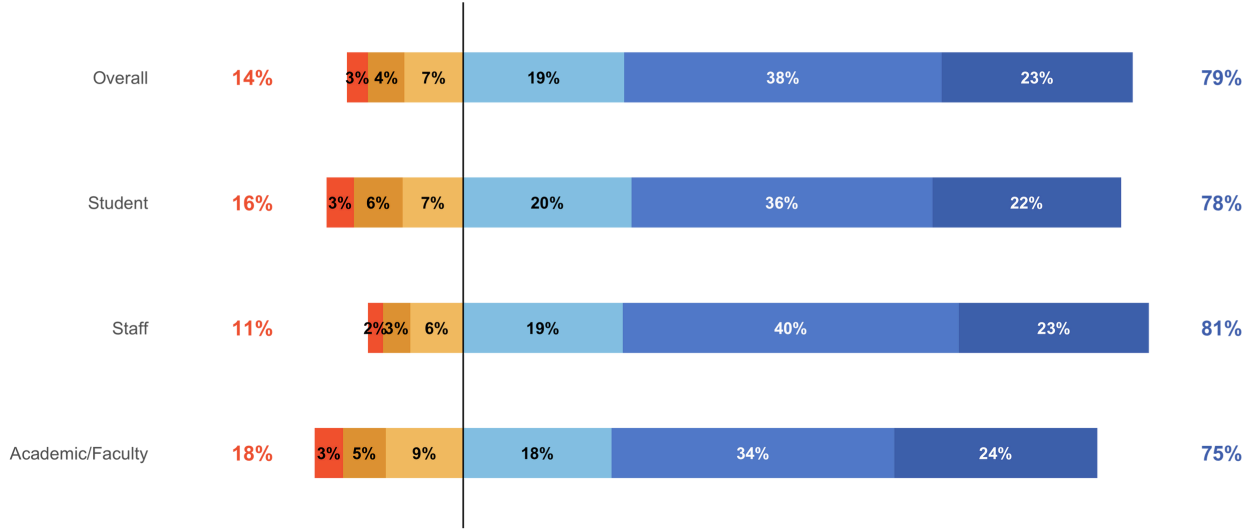

2024 Pulse Survey on Inclusion and Belonging Results

"I feel like I belong at Harvard."

Strongly disagree Disagree Somewhat disagree Somewhat agree Agree Strongly agree

Academic/Faculty = Faculty, postdoctoral fellows, and other academic and research personnel

[Access full data tables at pulse.harvard.edu](https://pulse.harvard.edu)

Percentage labels omitted when less than 2 percent. % Agree and % Disagree do not sum to 100%. The remainder is % 'Neither agree nor disagree'